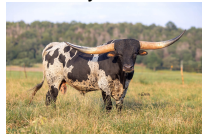

LSLH Hang Tight Honey Dy

Date of Birth: 01/07/2024
Registration 1: UCI349092
Breeder: John Randolph
Owner: LS Longhorns

Courtesy of LS Longhorns

This young heifer had a ruff weaning period. A bigger cow cracked the back of her horn by trying to move her away from feed trough. Her horn healed up and growing every day. Love this one.

TTT: 30.0000 on 01/16/2025

Dynamic 0

JAGUAR CHEX

EXPEDITE

BL MONICA SUE

TUFF ENUFF CHEX

HORSESHOE J GORGEOUS

LSLH Hang Tight Honey Dy