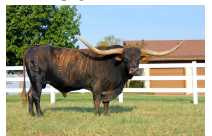

SHINING VICTORY