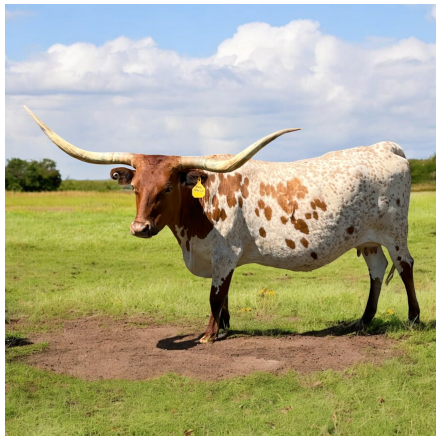

Dunn Hallelujah

Date of Birth: 01/18/2017
Registration 1: CI305843
Breeder: NANCY C. DUNN
Owner: LS Longhorns

Courtesy of LS Longhorns

This lady has some twist in her horns. She is a FIFTY-FIFTY BCB daughter, and her grandmother is the beautiful HORSESHOE J CADENCE. She has been exposed back to DUNN RICOCHET for an early 2025 calf.