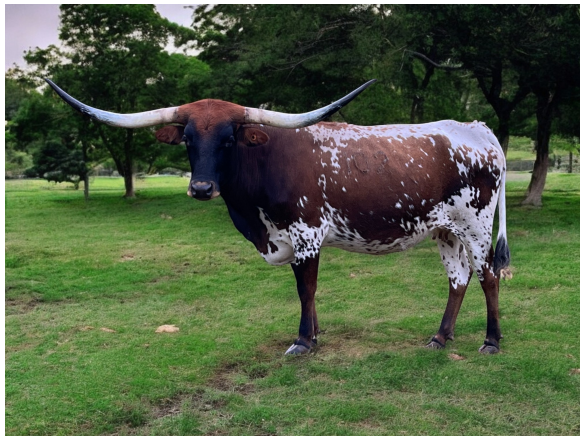

TS Invested Gemma

Date of Birth: 04/23/2021
Registration 1: CI331854
Breeder: Ann Scofield
Owner: LS Longhorns

Courtesy of LS Longhorns

TS Invested Gemma was the 1st longhorn to step off the trailer here at LS Longhorns. She is a beautiful and sweet young lady. She gave us a bull calf by 50 Amp 1/12/25.

TTT: 49.7500 on 03/11/2023

TS Invested Gemma

DUNN INVESTED

Dunn Little Rose

INVESTMENT

DUNN LITTLE RED SWAGON

DUNN ESQUIRE

Dunn Solo