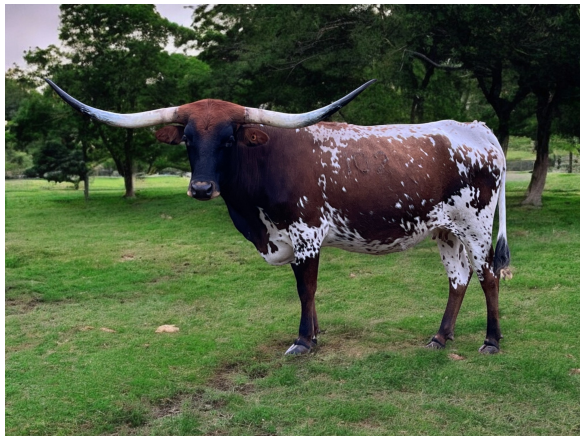

TS Invested Gemma

Date of Birth: 04/23/2021
Registration 1: CI331854
Breeder: Ann Scofield
Owner: LS Longhorns

Courtesy of LS Longhorns

TS Invested Gemma was the 1st longhorn to step off the trailer here at LS Longhorns. She is a beautiful and sweet young lady. She has been exposed to 50 Amp for a fall 2024 calf.

TTT: 49.7500 on 03/11/2023

TS Invested Gemma

DUNN INVESTED

Dunn Little Rose

INVESTMENT

DUNN LITTLE RED SWAGON

DUNN ESQUIRE

Dunn Solo