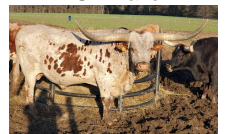

HL Cow Patty